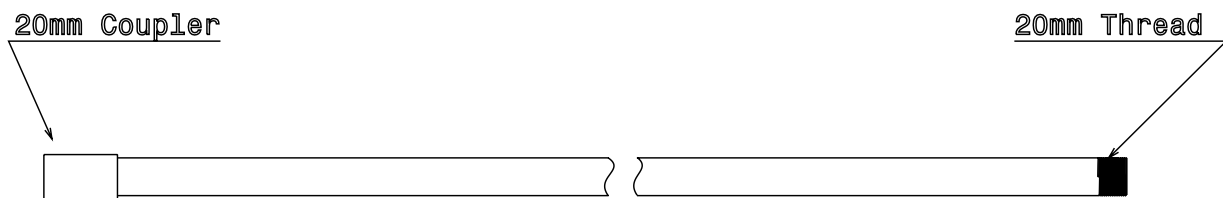

PRODUCT CODE: BC20
ELECTRICAL CONDUIT TUBE

DESCRIPTION

20mm x 3.75mtr Conduit Length

FINISH

Black

MATERIAL

Steel

PACKAGING

Inner bundle qty 8 lengths / Master bundle qty 120 lengths

ADDITIONAL NOTES

Threaded on both ends and supplied complete with one coupler

Isometric view
Scale: 1:3

Front view
Scale: 1:3